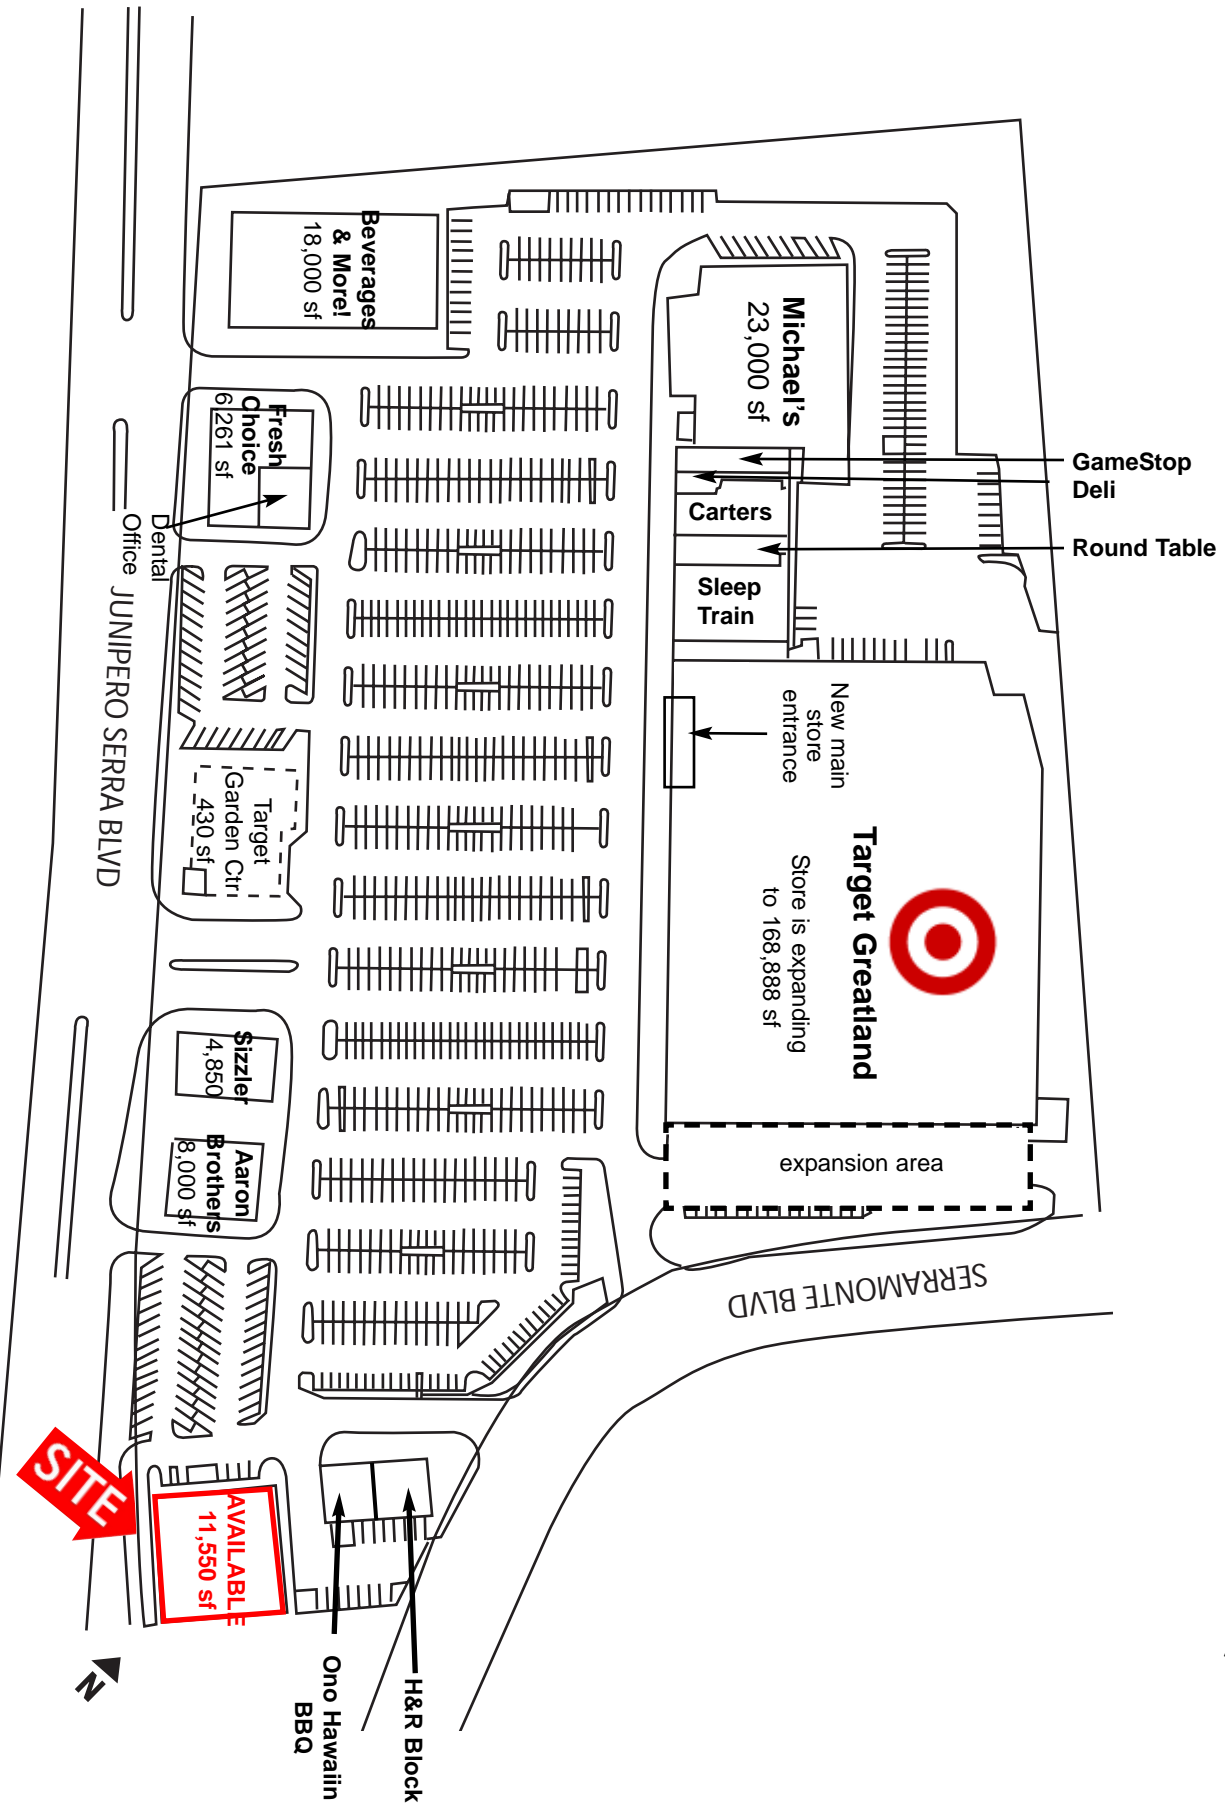

SITE PLAN

METRO®VATION

Serra Shopping Center
Colma, California