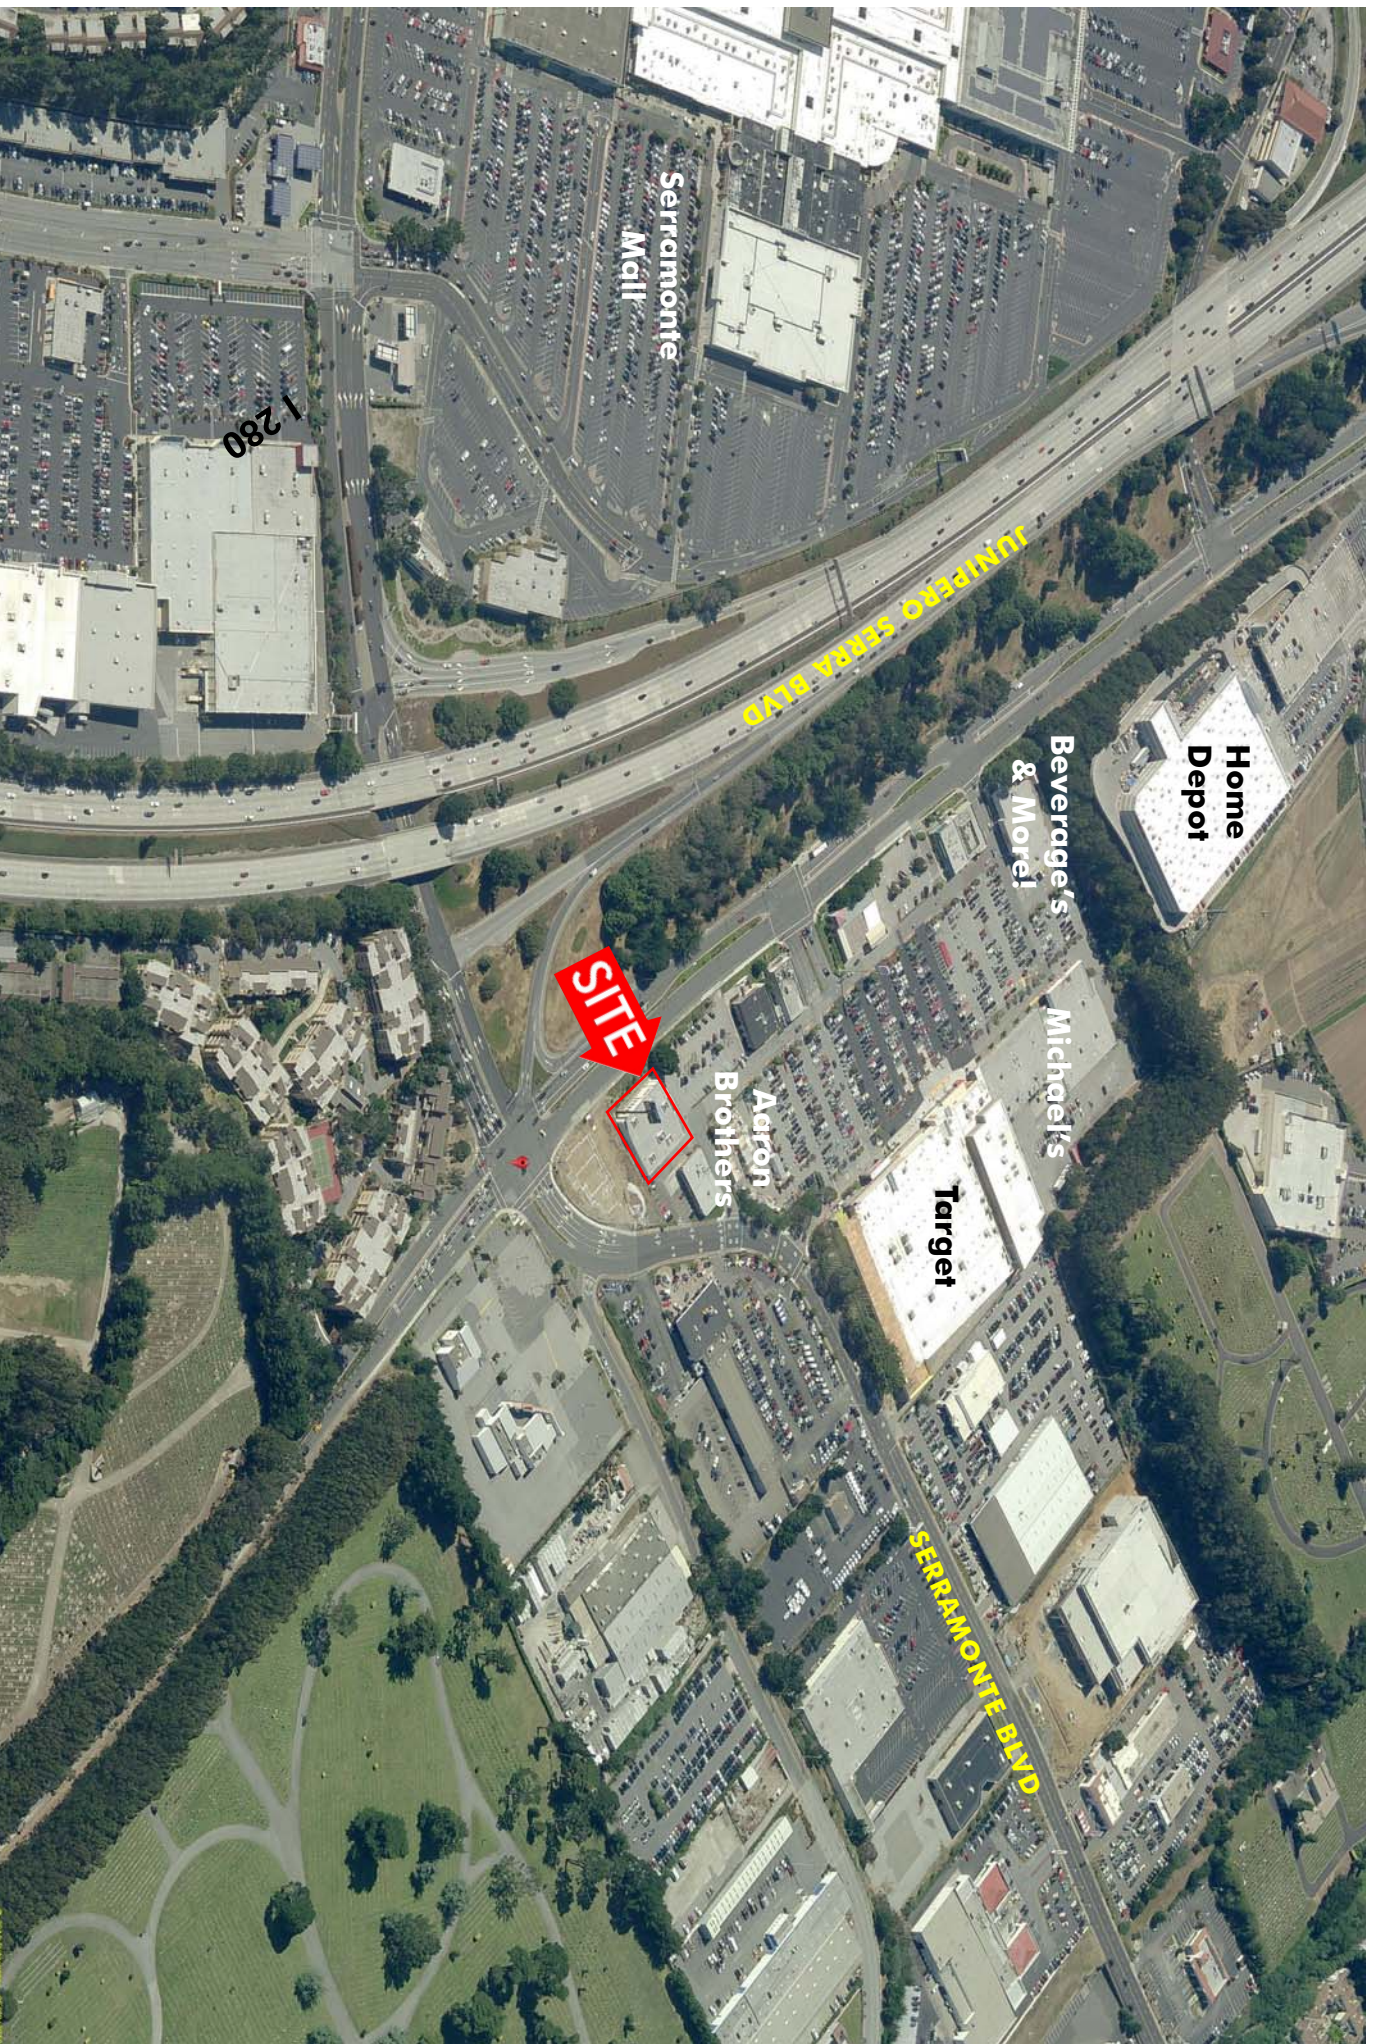

AERIAL

Serra Shopping Center
Colma, California